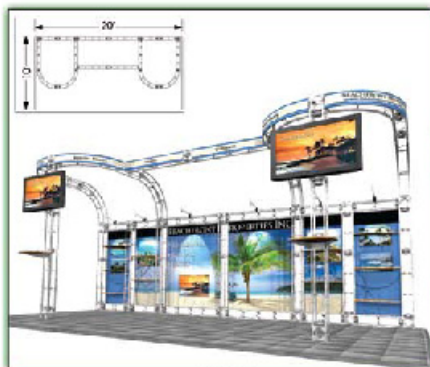

ORBITAL EXPRESS 10'X10' & 10'X20' TRUSS KITS

LYNX

CEPHEUS

THETA

HYDRUS

PICTOR

INDUS